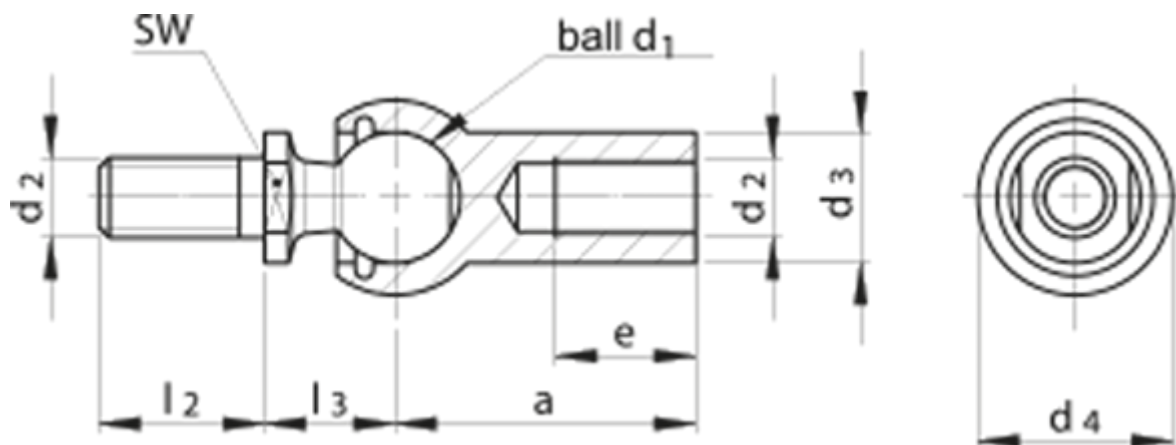

Article number: 1401233im

Description: KLEE Ball joint C 13 M8 DIN 71802 forz. (Not removable)

Measures

a = 30

d1 = 13

d2 = M8

d3 = 13

d4 = 19.3

e = 14

FN = 60

l2 = 16.5

l3 = 13

sw = 11